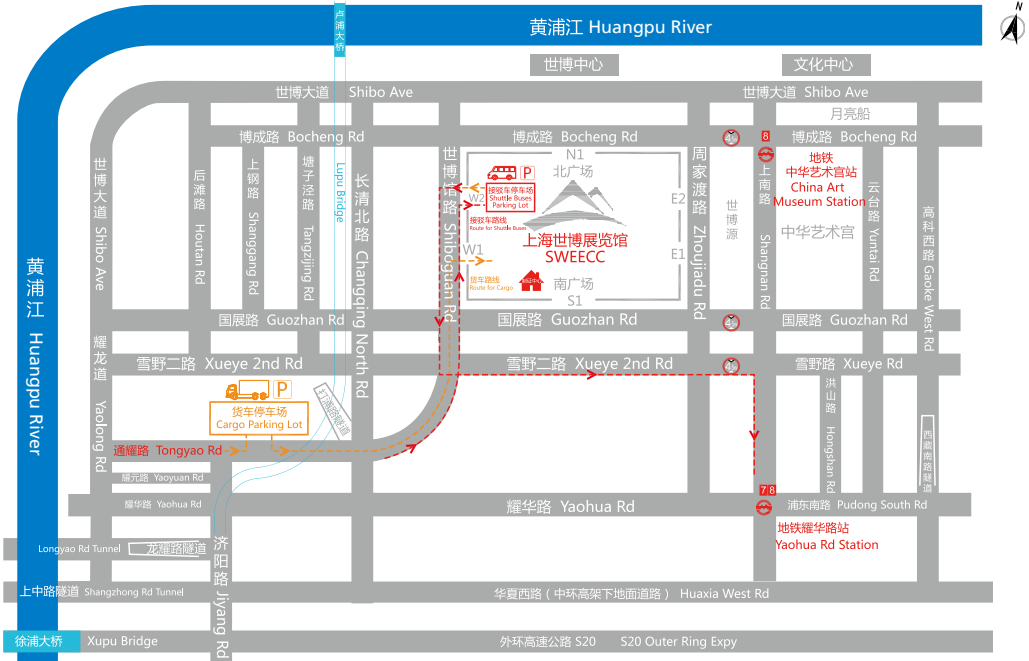

上海世博展览馆 - 接驳车及货车行驶路线示意图

SWEECC - Route Map For Shuttle Buses & Cargo

 接驳车路线
Route for Shuttle Buses

 货车路线
Route for Cargo

 制证中心
Pass Registration Center

 接驳车停车场
Shuttle Buses Parking Lot

 货车停车场
Cargo Parking Lot

1. 参展单位货运车辆按时间，沿规定路线行驶至上海世博展览馆通耀路停车场，进入停车场后按顺序排队等候。
2. 在通耀路停车场内换取进入上海世博展览馆货运车证，并听从工作人员指挥，有序开至展馆。
3. 无上海世博展览馆货运车证的车辆，一律不得进入上海世博展览馆及周边道路，违者将受到交通管理部门的处罚。

1. Freight vehicles by exhibitors should follow the prescribed time and route to the 'Tongyao Road parking lot' at Shanghai World Expo Exhibition Hall, and wait in line after entering the parking lot.
2. In Tongyao Road parking lot, drivers should pay deposit for the cargo pass to the Shanghai World Expo Exhibition Center, then obey the command of staff, and orderly enter to the exhibition hall.
3. Vehicles without the Shanghai World Expo Exhibition Center cargo pass will be banned from entering the Shanghai World Expo Exhibition Center as well as the surrounding roads. Offenders will be punished by the traffic control department.